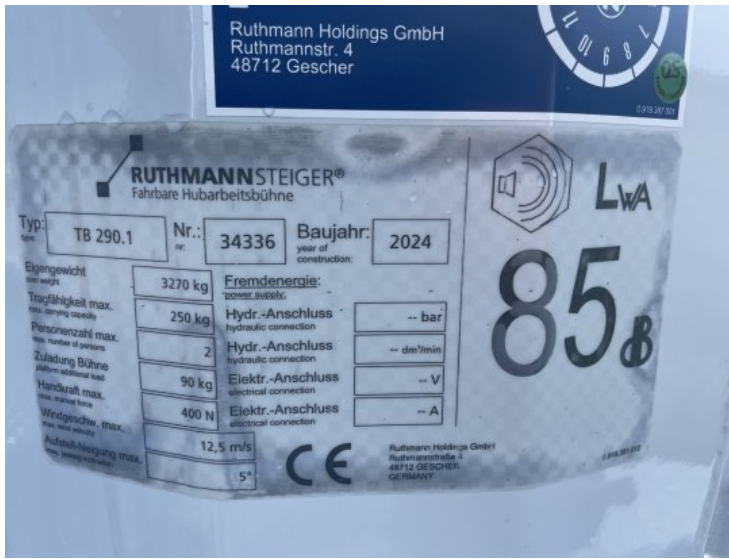

FURTHER PRODUCT PICTURES