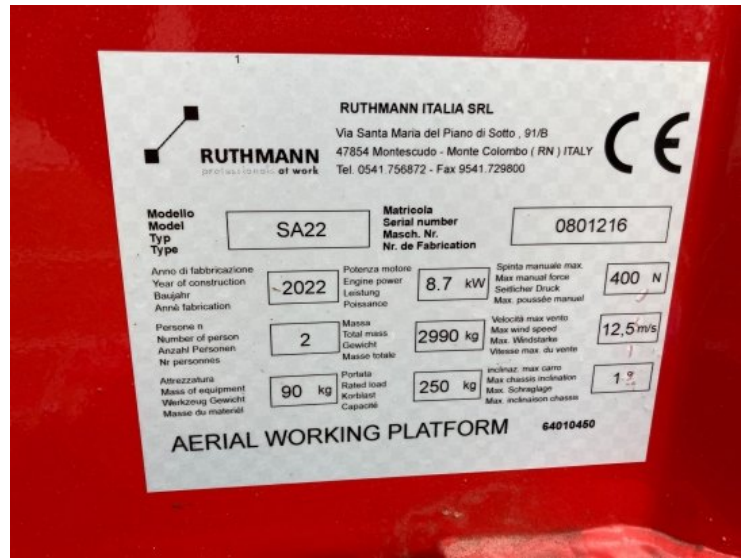

FURTHER PRODUCT PICTURES