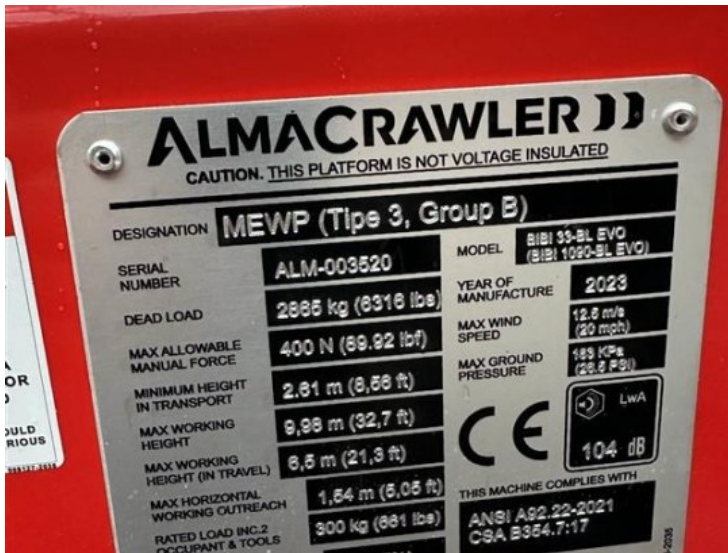

FURTHER PRODUCT PICTURES